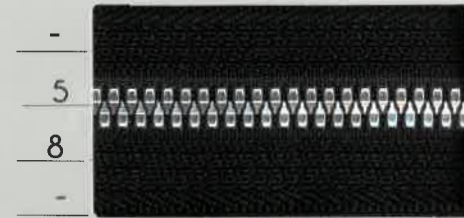

(79)

Mirror Like Gümüş / Mirror Like Silver

VVXMV